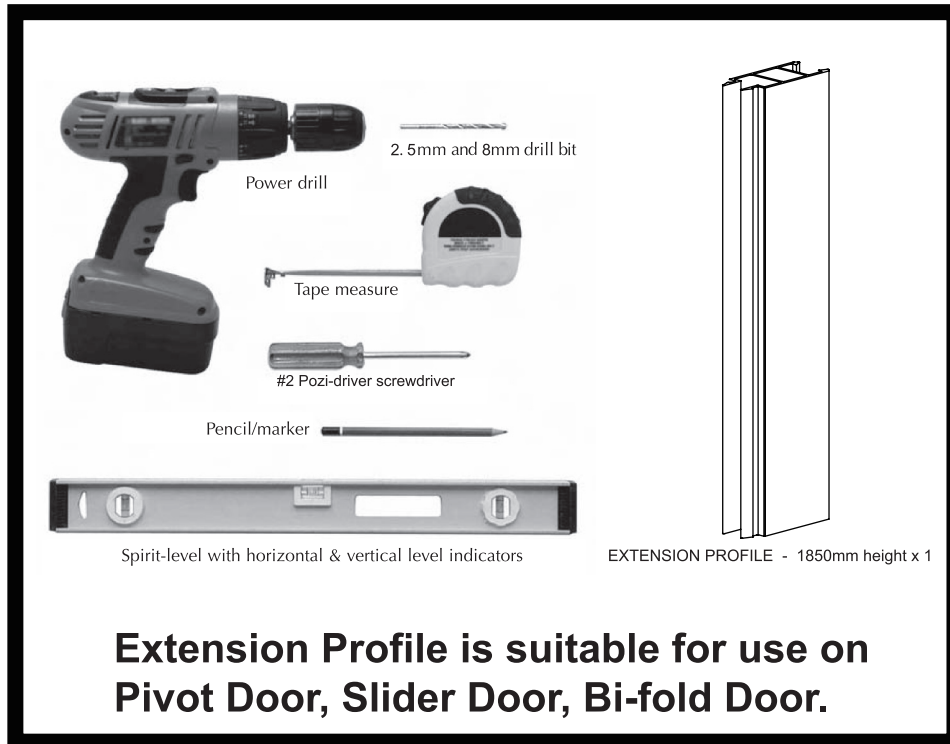

INSTALLATION INSTRUCTIONS

EXTENSION PROFILE

Customer Service
613 Kilshane Avenue, Northwest Business Park, Phase three, Ballycoolin, Dublin 15.
Tel: 01 8179755, Fax: 01 8179764