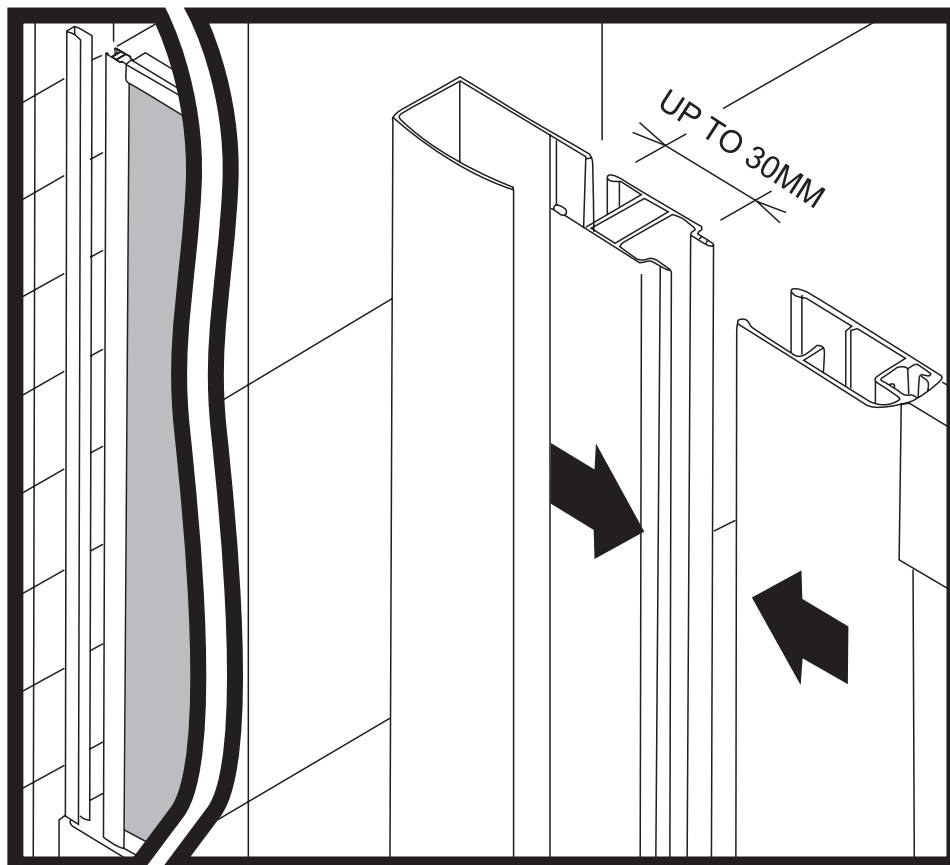

INSTALLATION INSTRUCTIONS

EXTENSION PROFILE

Customer Service
613 Kilshane Avenue, Northwest Business Park, Phase three, Ballycoolin, Dublin 15.
Tel: 01 8179755, Fax: 01 8179764